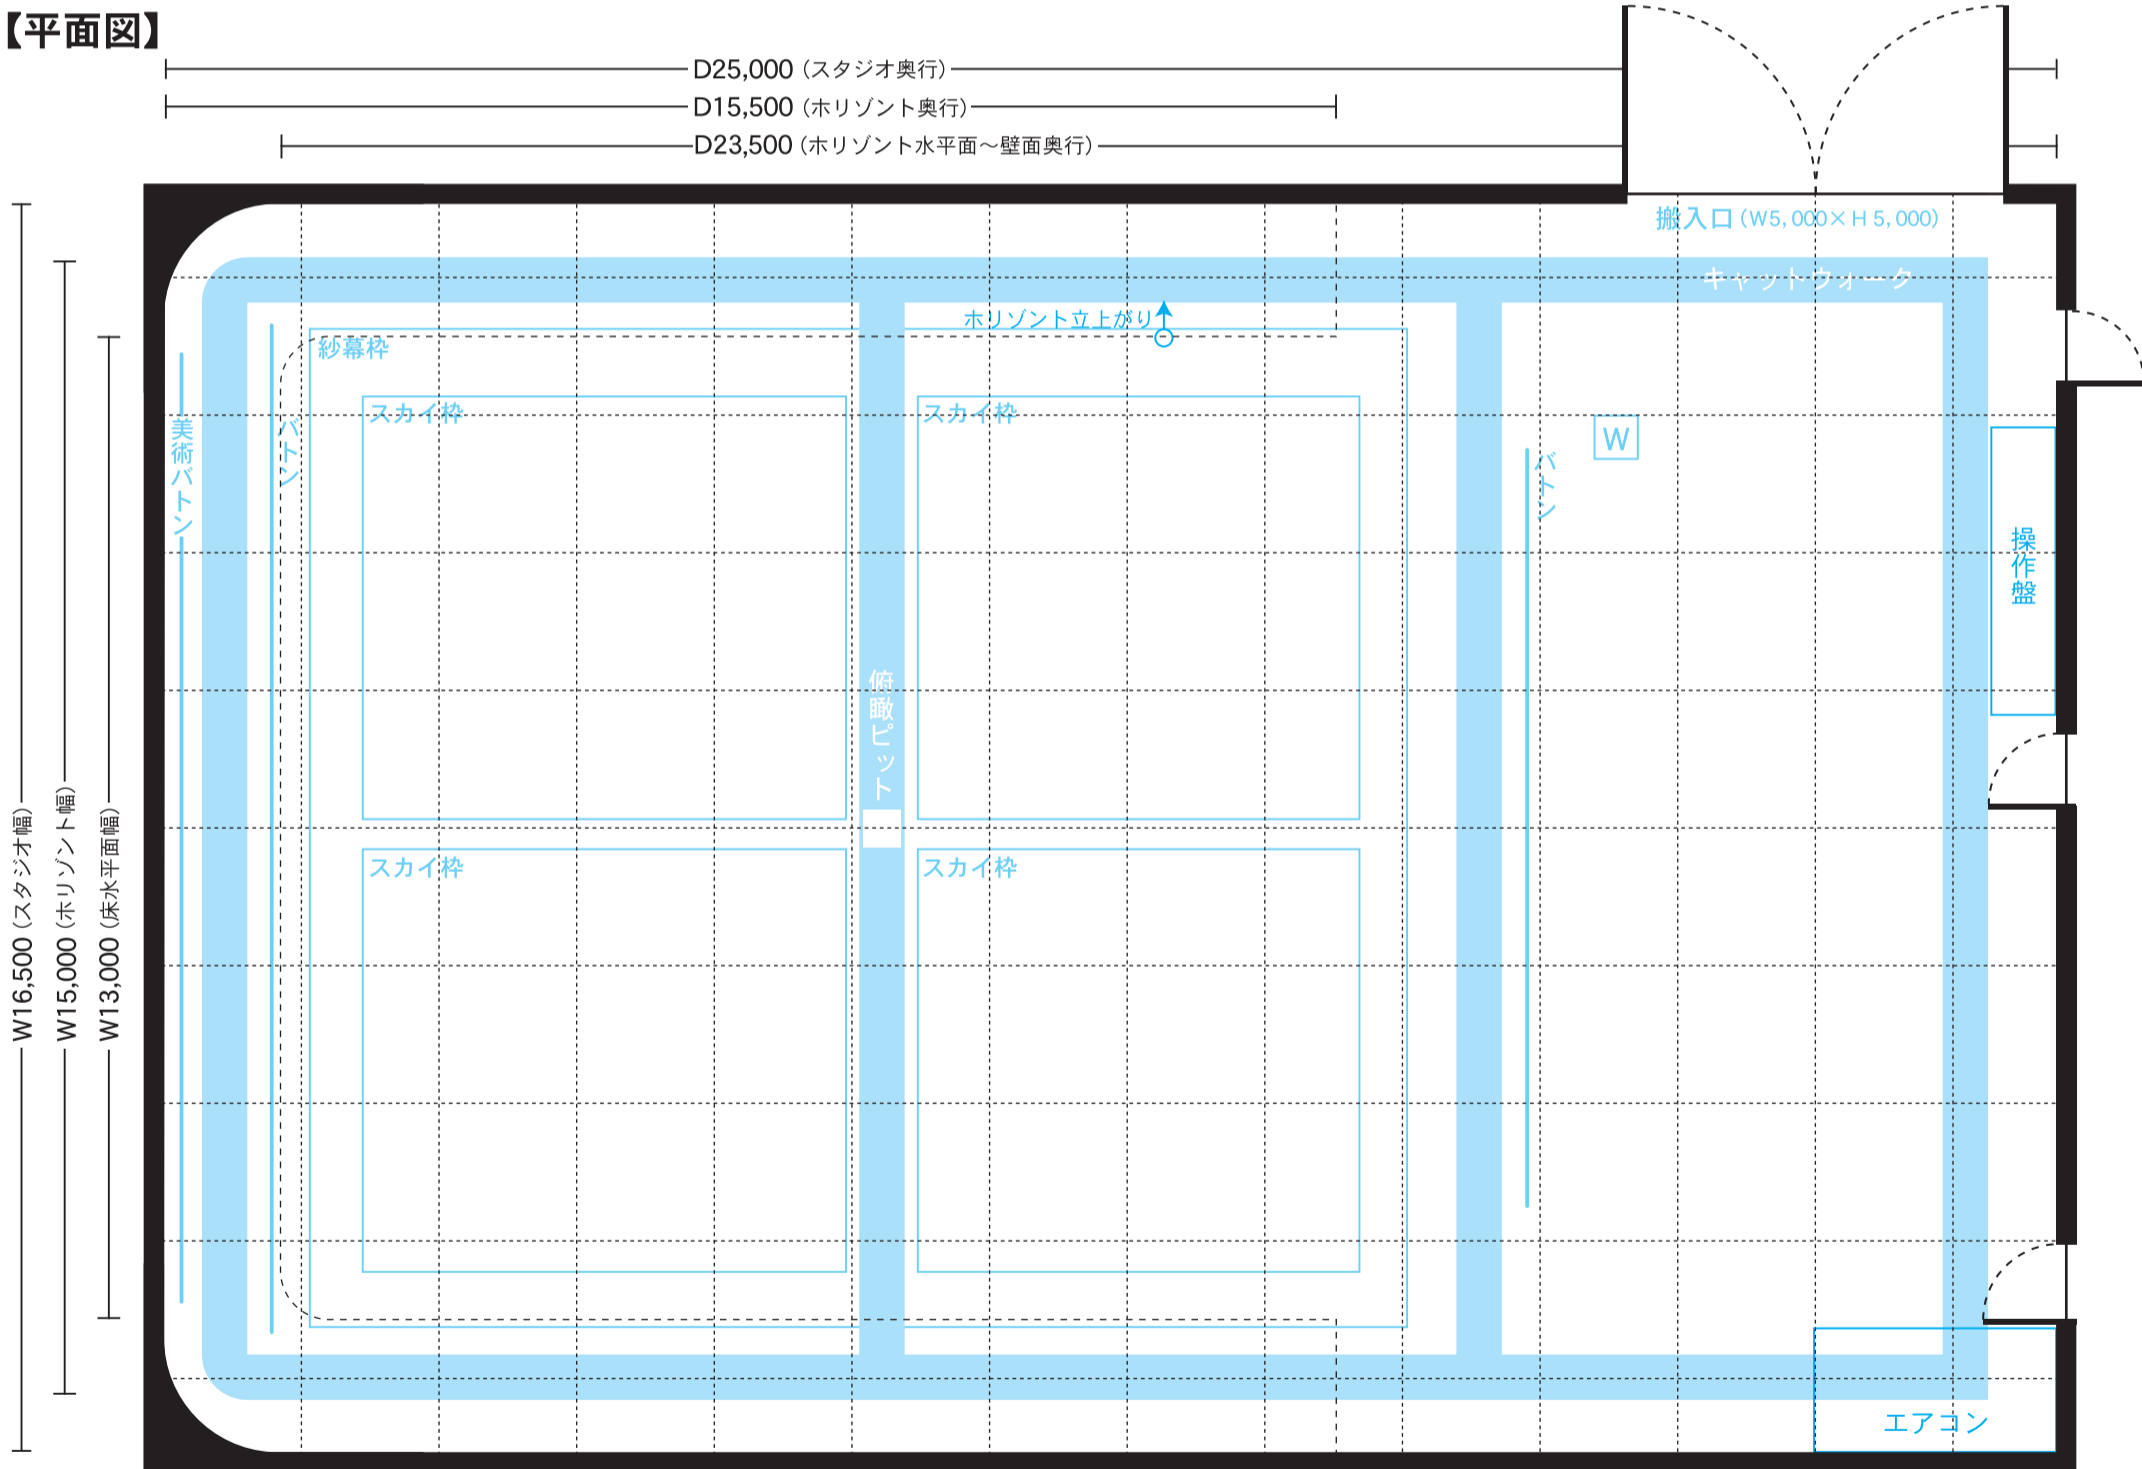

InterStudio | I-1st

SCALE 1/100

1m (10mm)

1間 (18.2mm)

【側面図】

【平面図】

date:	p-manager:
title:	director:
client:	camera:
agency:	lighting:
production:	art director:

MEMO