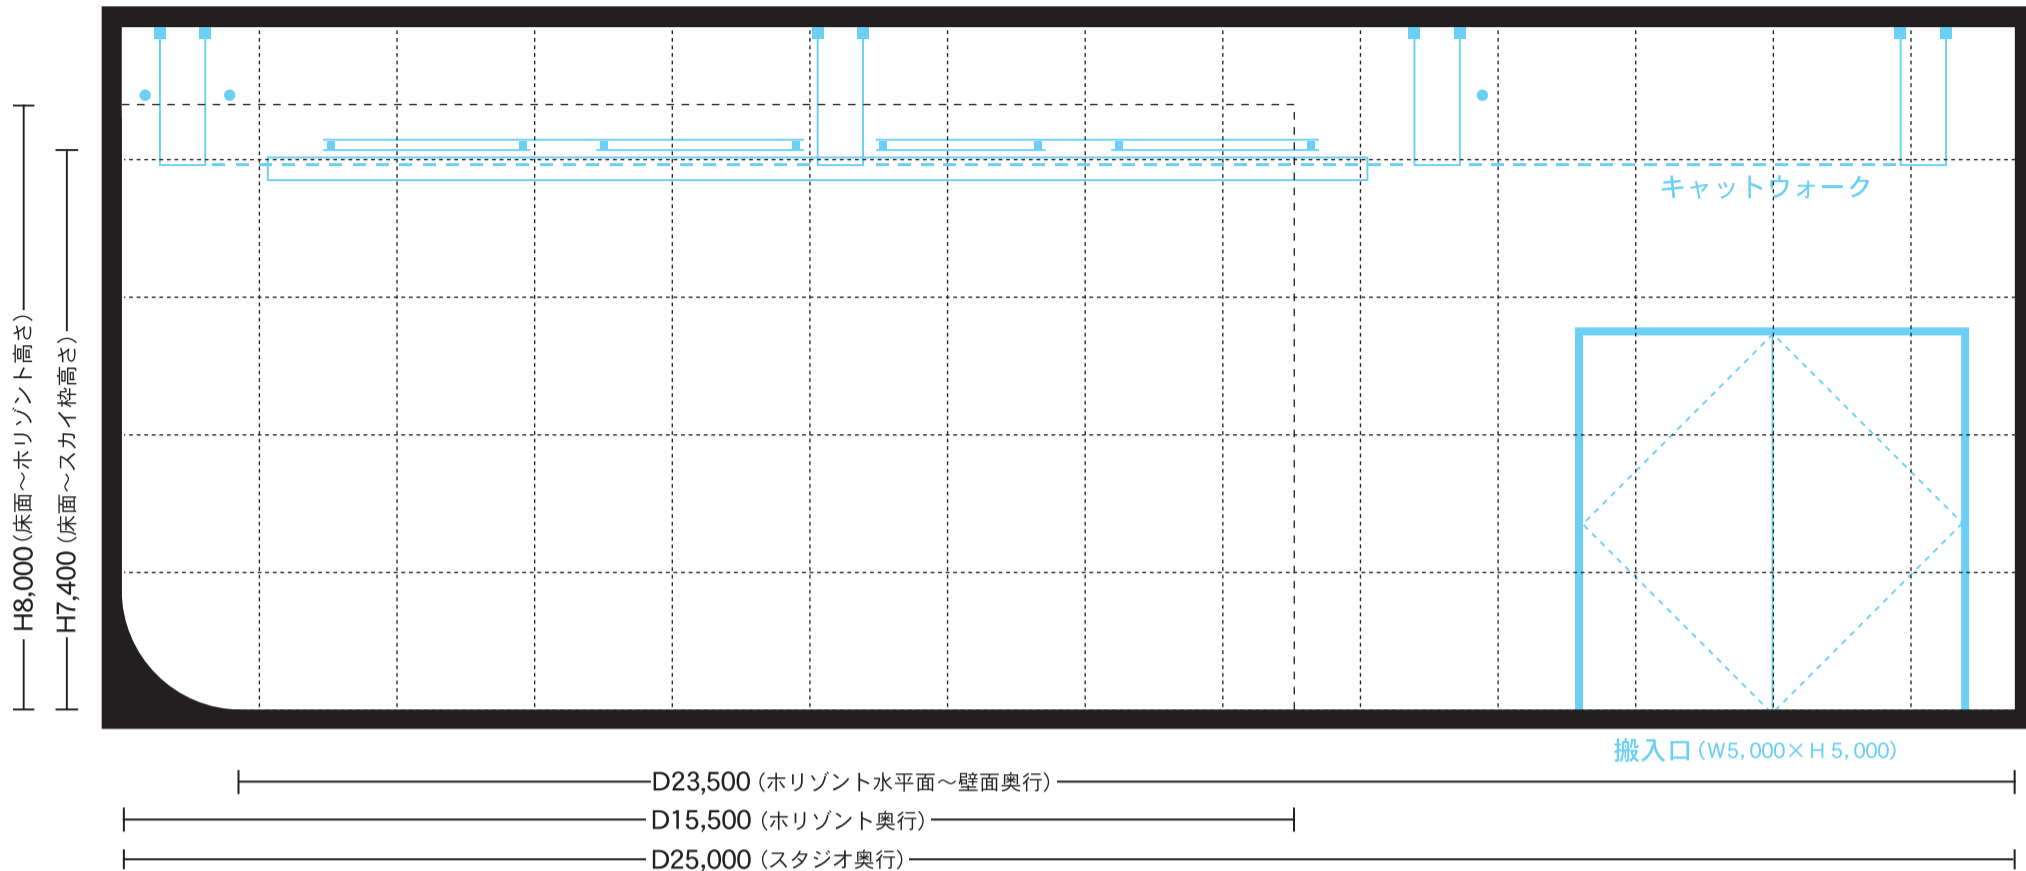

InterStudio | I-1st

SCALE 1/100

1m (10mm)

1間 (18.2mm)

【側面図】

【平面図】

date:	p-manager:
title:	director:
client:	camera:
agency:	lighting:
production:	art director:

MEMO