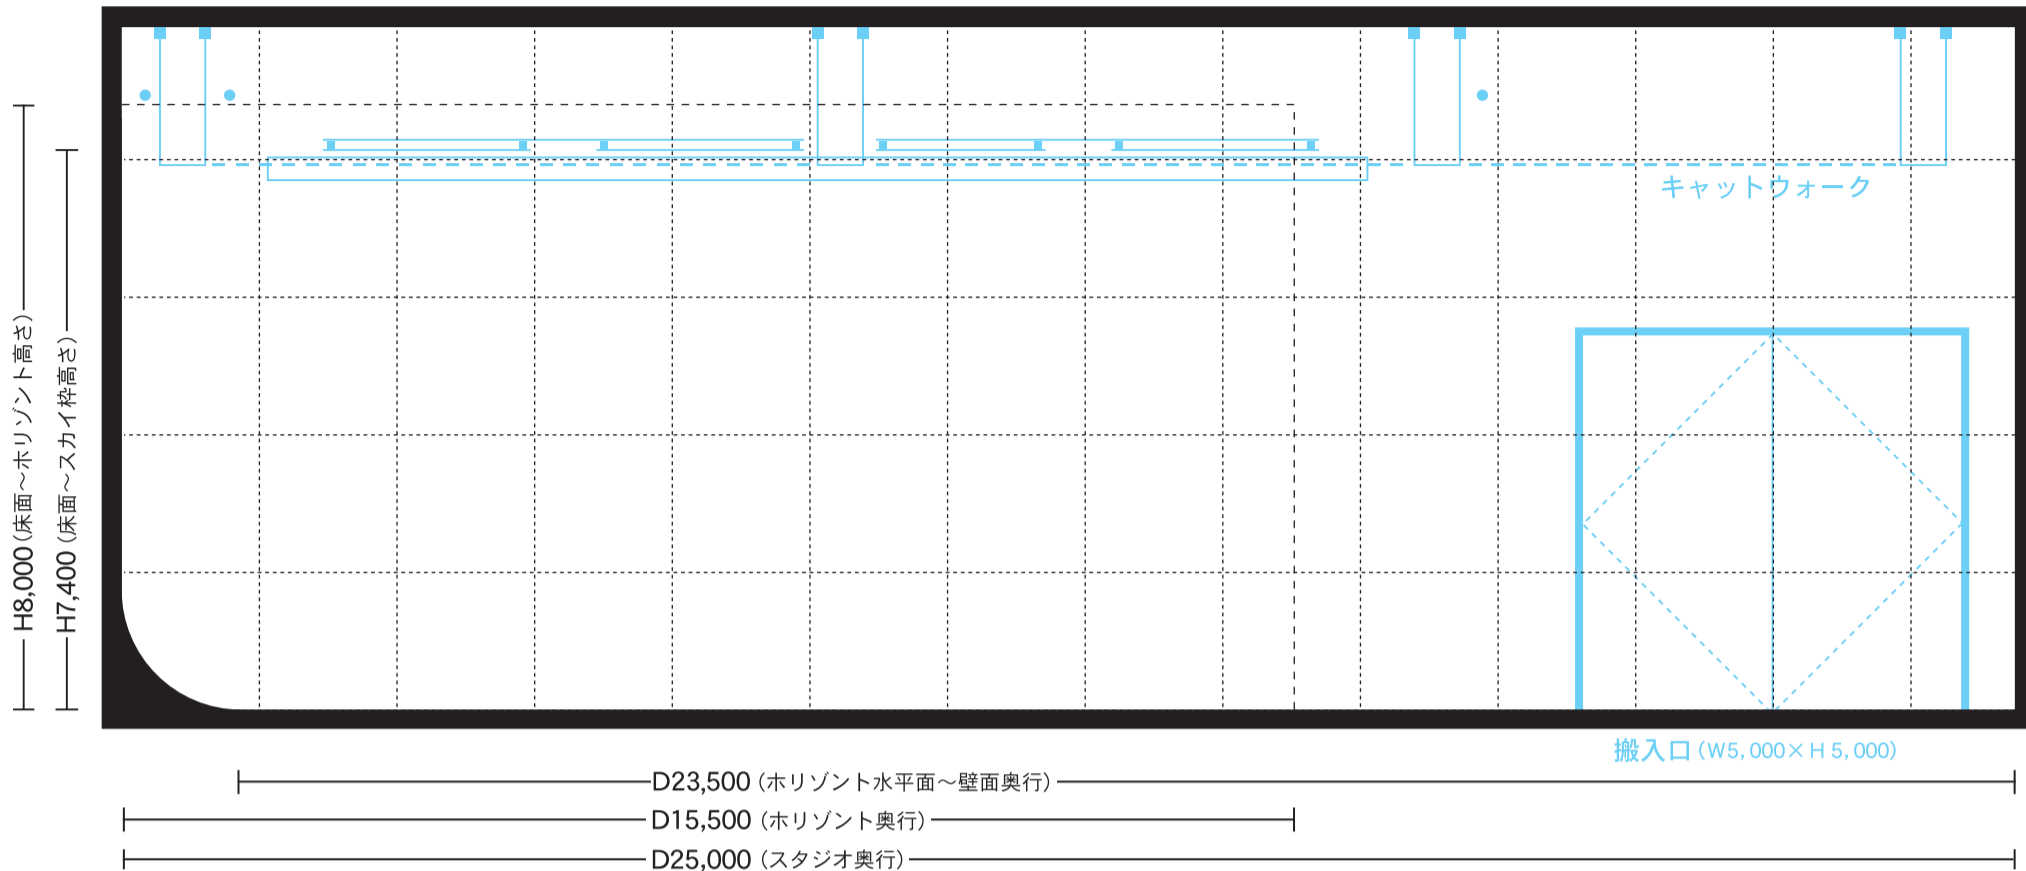

【側面図】

【平面図】

date:	p-manager:
title:	director:
client:	camera:
agency:	lighting:
production:	art director:

MEMO
