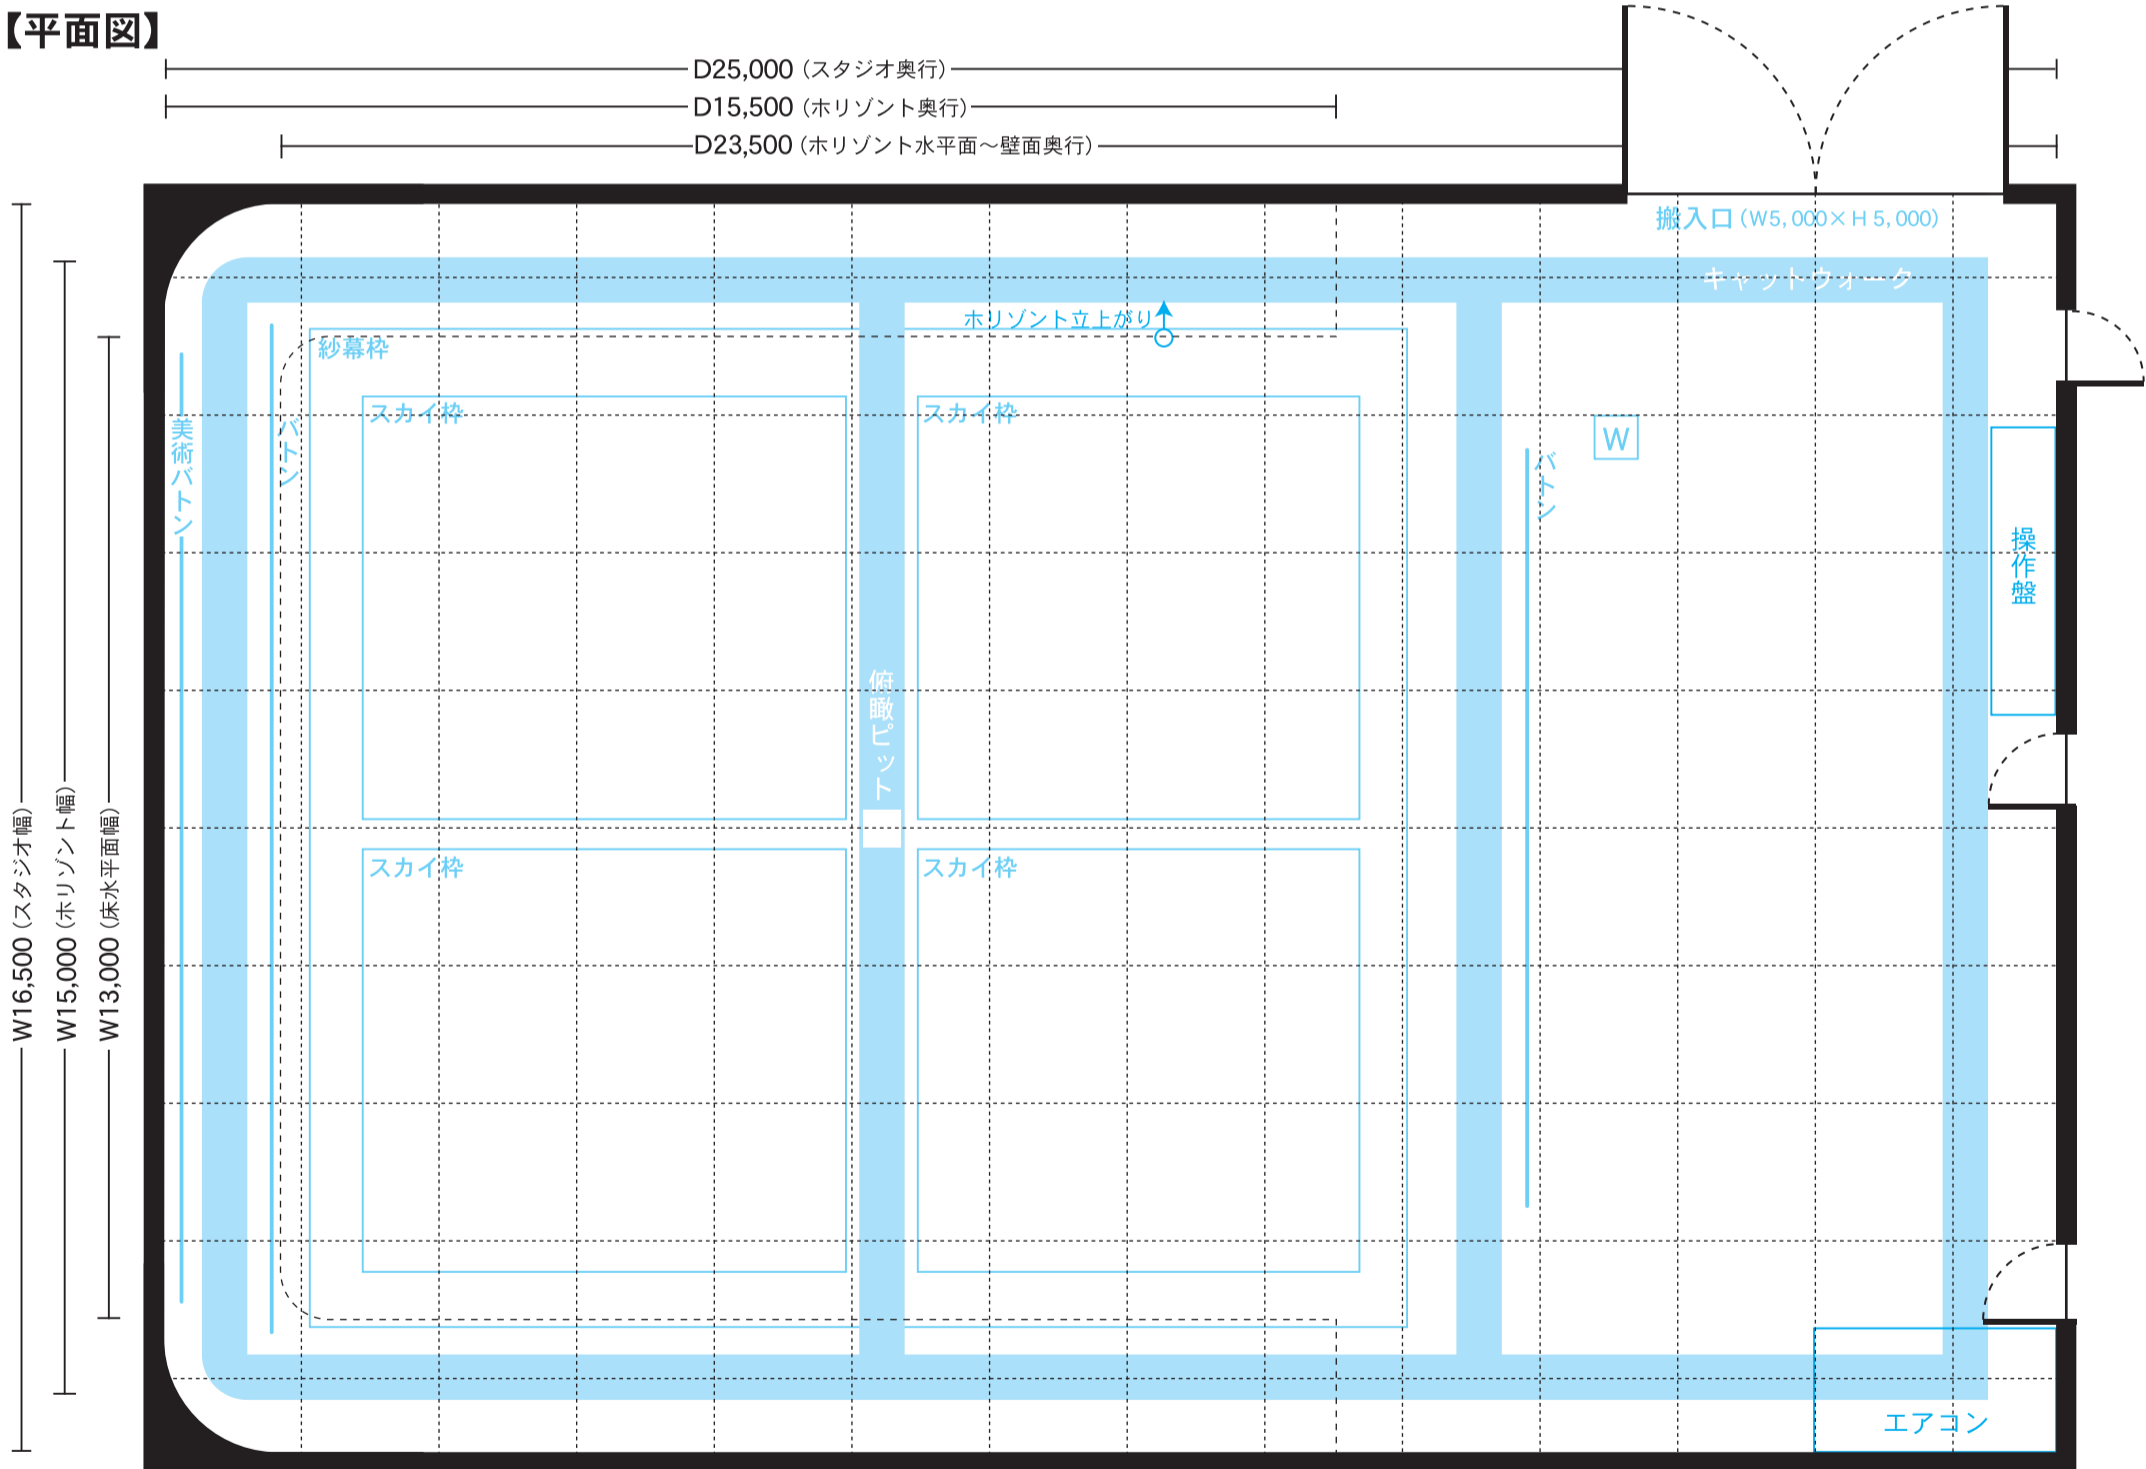

【側面図】

【平面図】

date:	p-manager:
title:	director:
client:	camera:
agency:	lighting:
production:	art director:

MEMO
