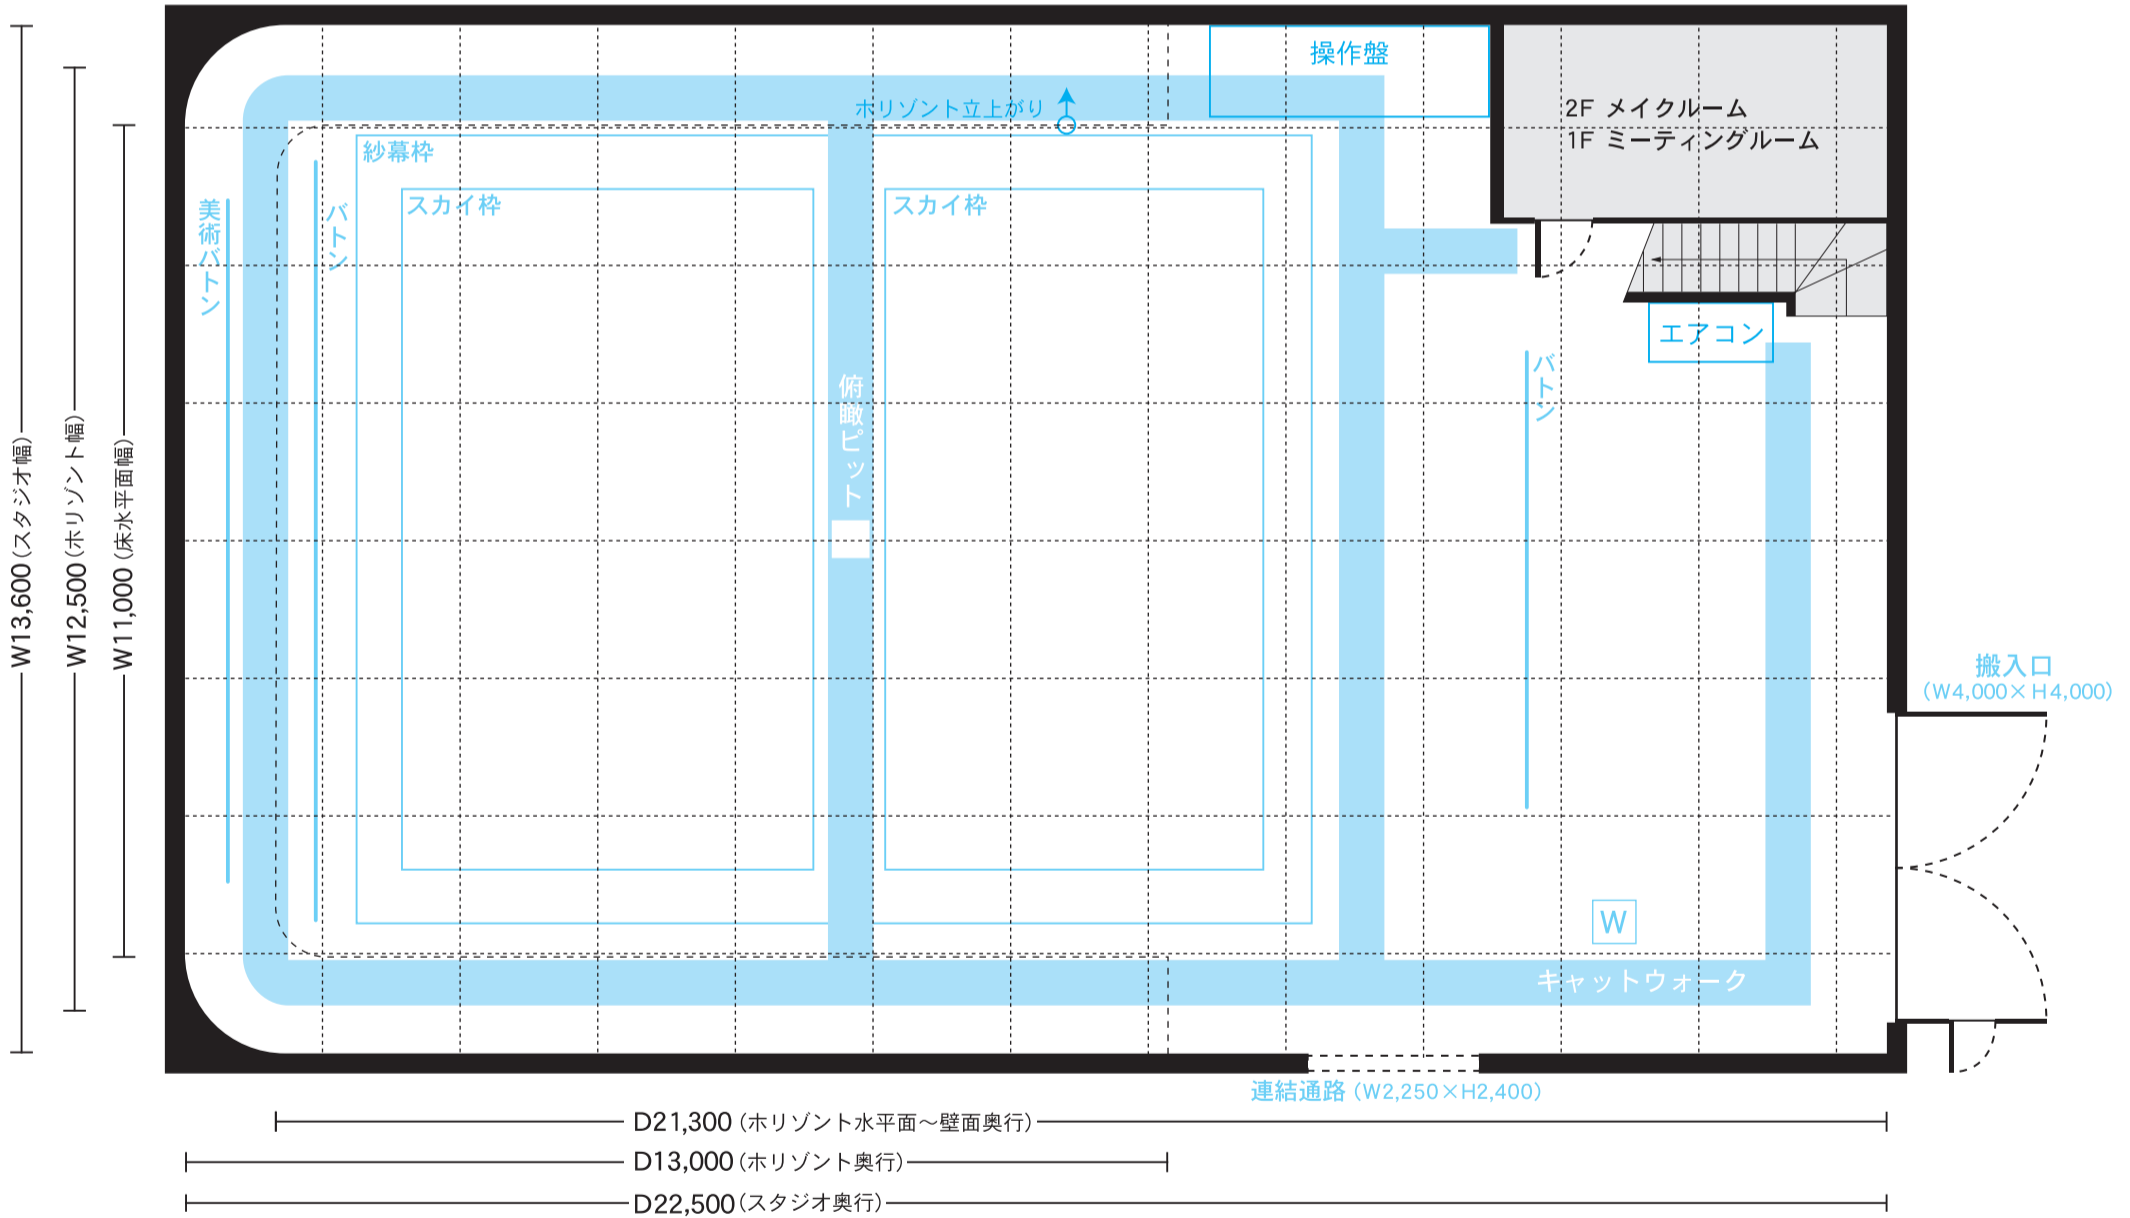

InterStudio | I-2st

SCALE 1/100

1m (10mm)

1間 (18.2mm)

【側面図】

【平面図】

date:	p-manager:
title:	director:
client:	camera:
agency:	lighting:
production:	art director:

MEMO