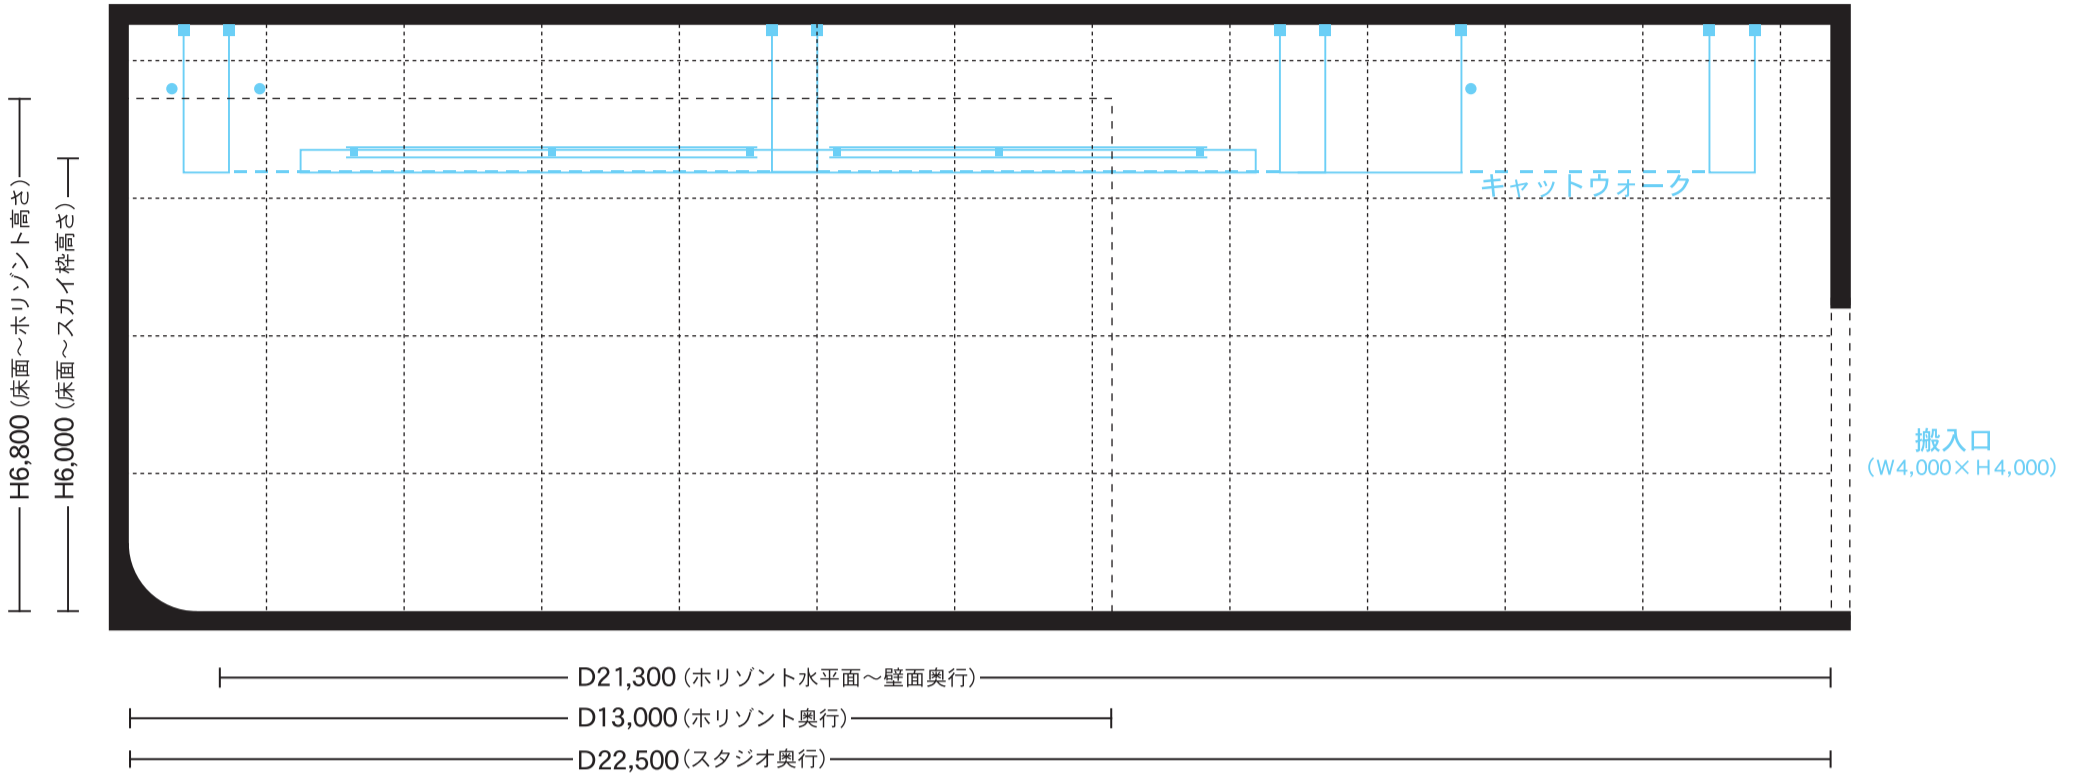

InterStudio | I-2st

SCALE 1/100

1m (10mm)

1間 (18.2mm)

【側面図】

【平面図】

date:	p-manager:
title:	director:
client:	camera:
agency:	lighting:
production:	art director:

MEMO