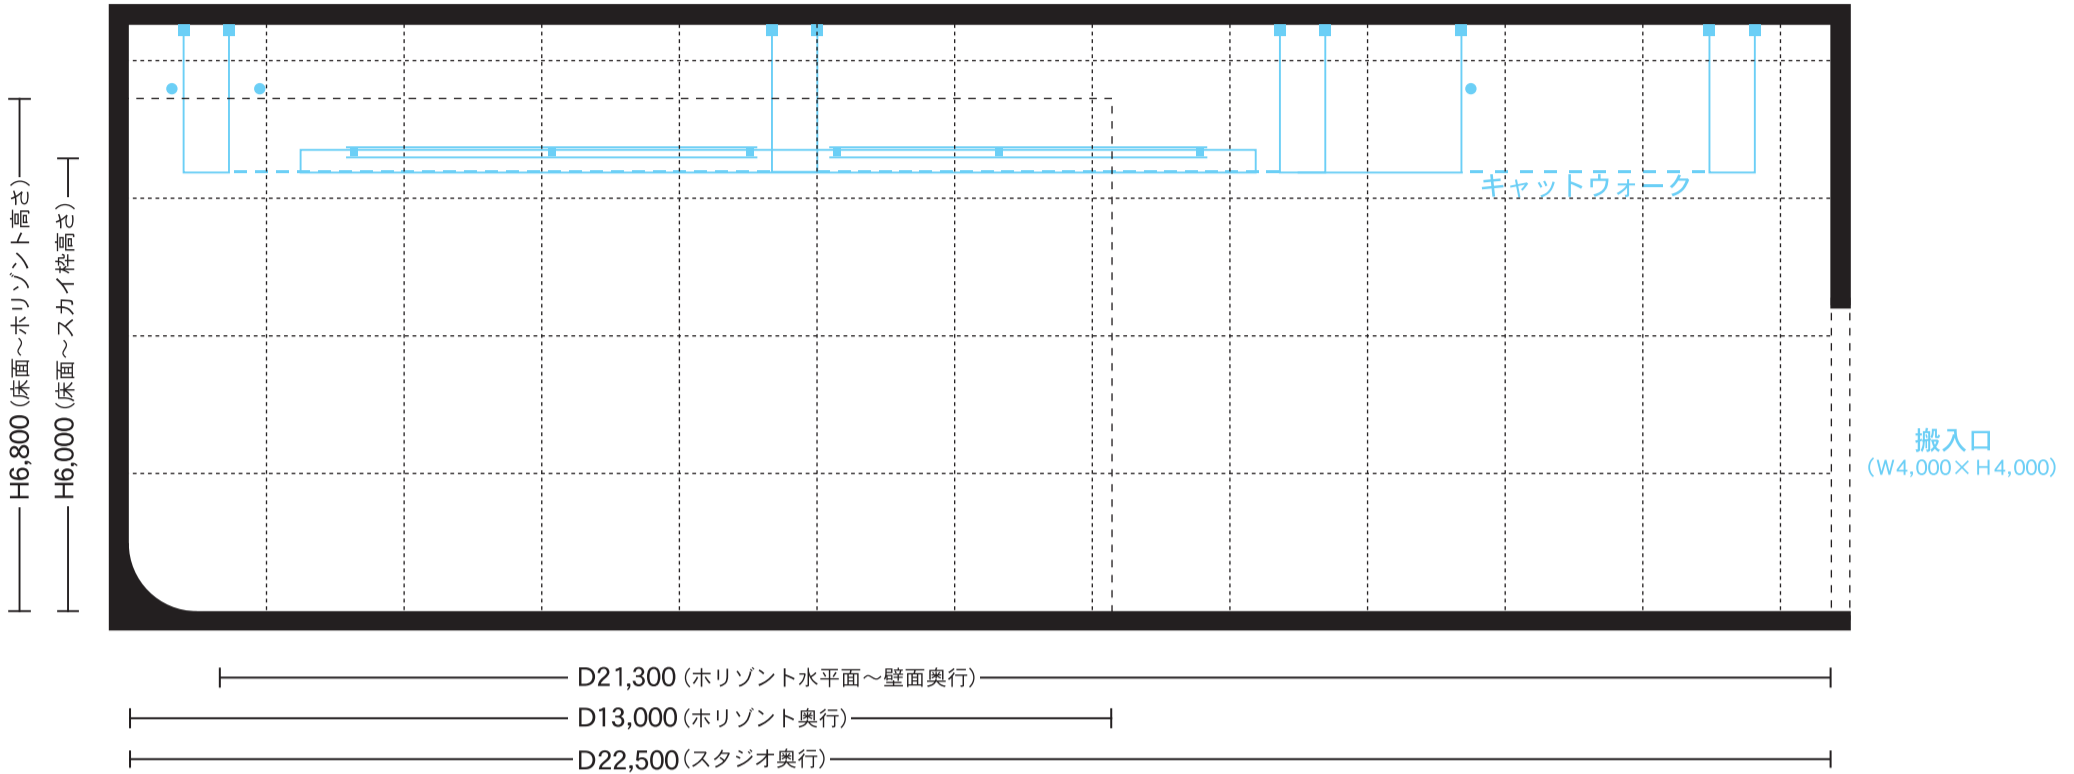

InterStudio | I-2st

SCALE 1/100

1m (10mm)

1間 (18.2mm)

【側面図】

【平面図】

date:	p-manager:
title:	director:
client:	camera:
agency:	lighting:
production:	art director:

MEMO
