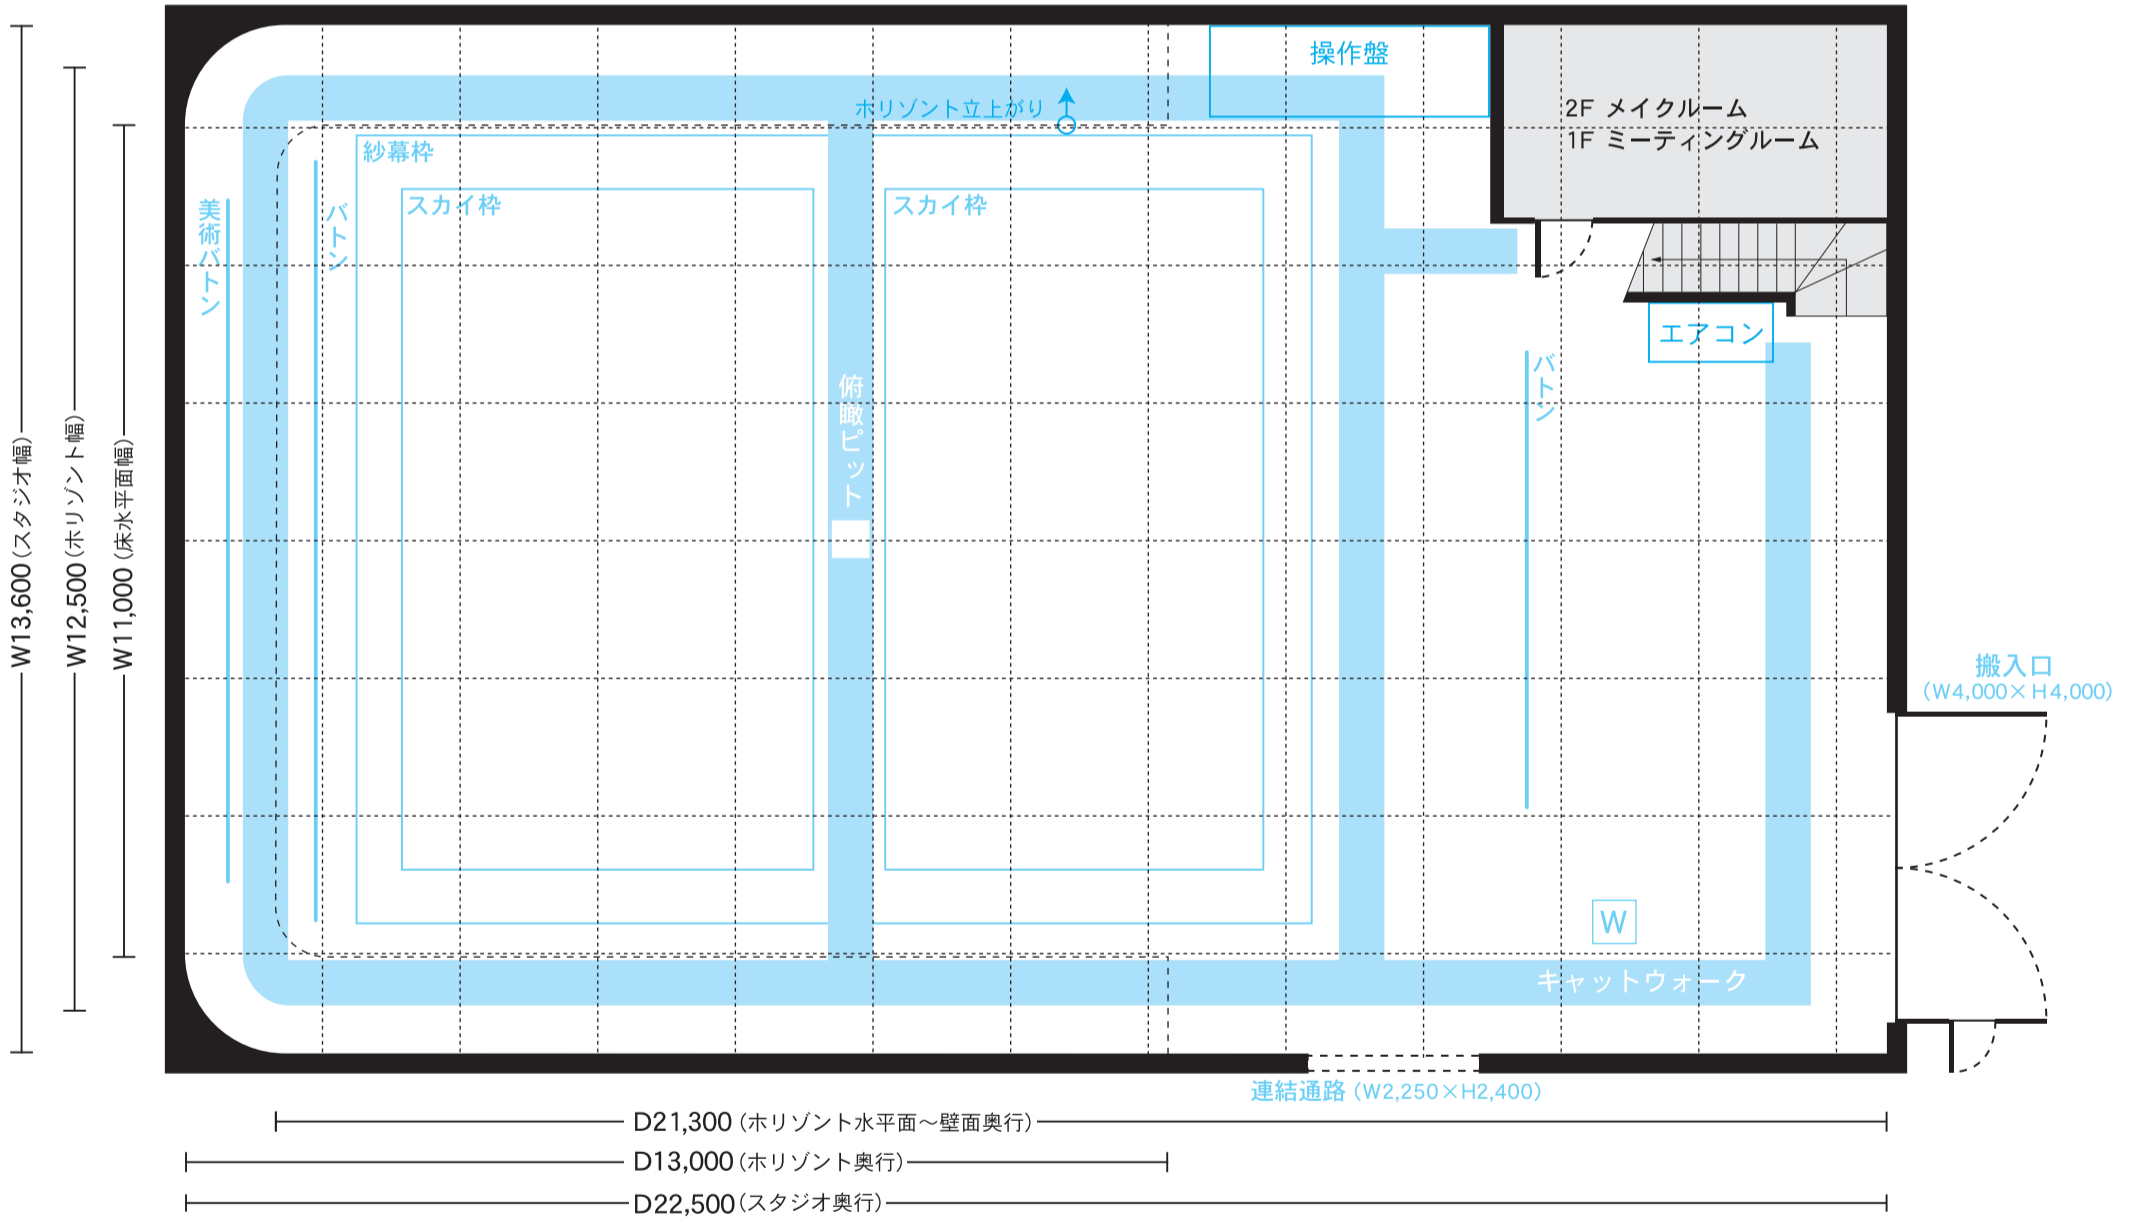

InterStudio | I-2st

SCALE 1/100

1m (10mm)

1間 (18.2mm)

【側面図】

【平面図】

date:	p-manager:
title:	director:
client:	camera:
agency:	lighting:
production:	art director:

MEMO
