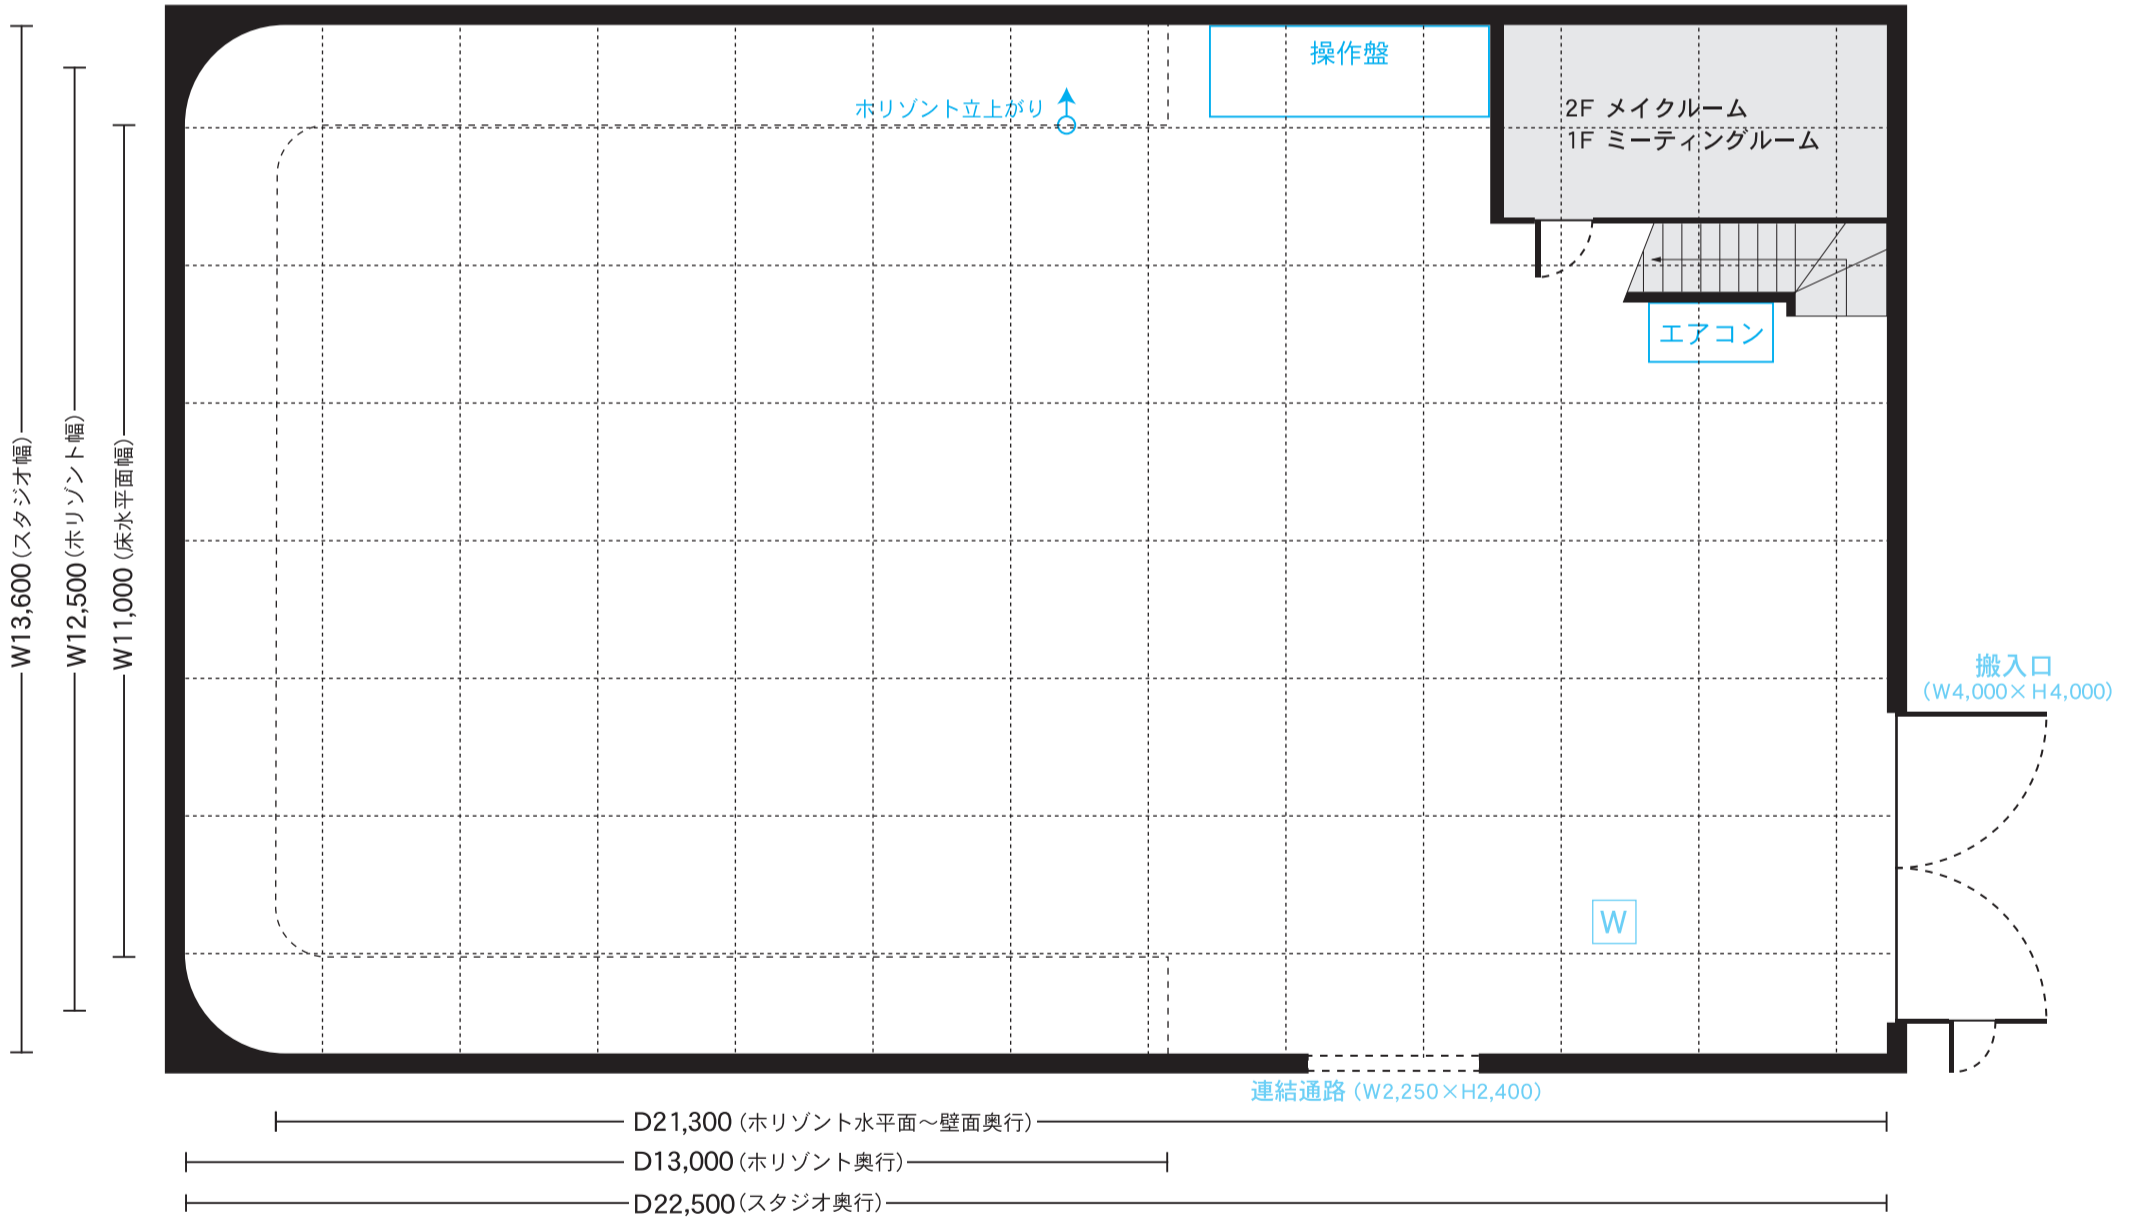

# InterStudio | I-2st

SCALE 1/100

1m (10mm)

1間 (18.2mm)

## 【側面図】

## 【平面図】

date:	p-manager:
title:	director:
client:	camera:
agency:	lighting:
production:	art director: