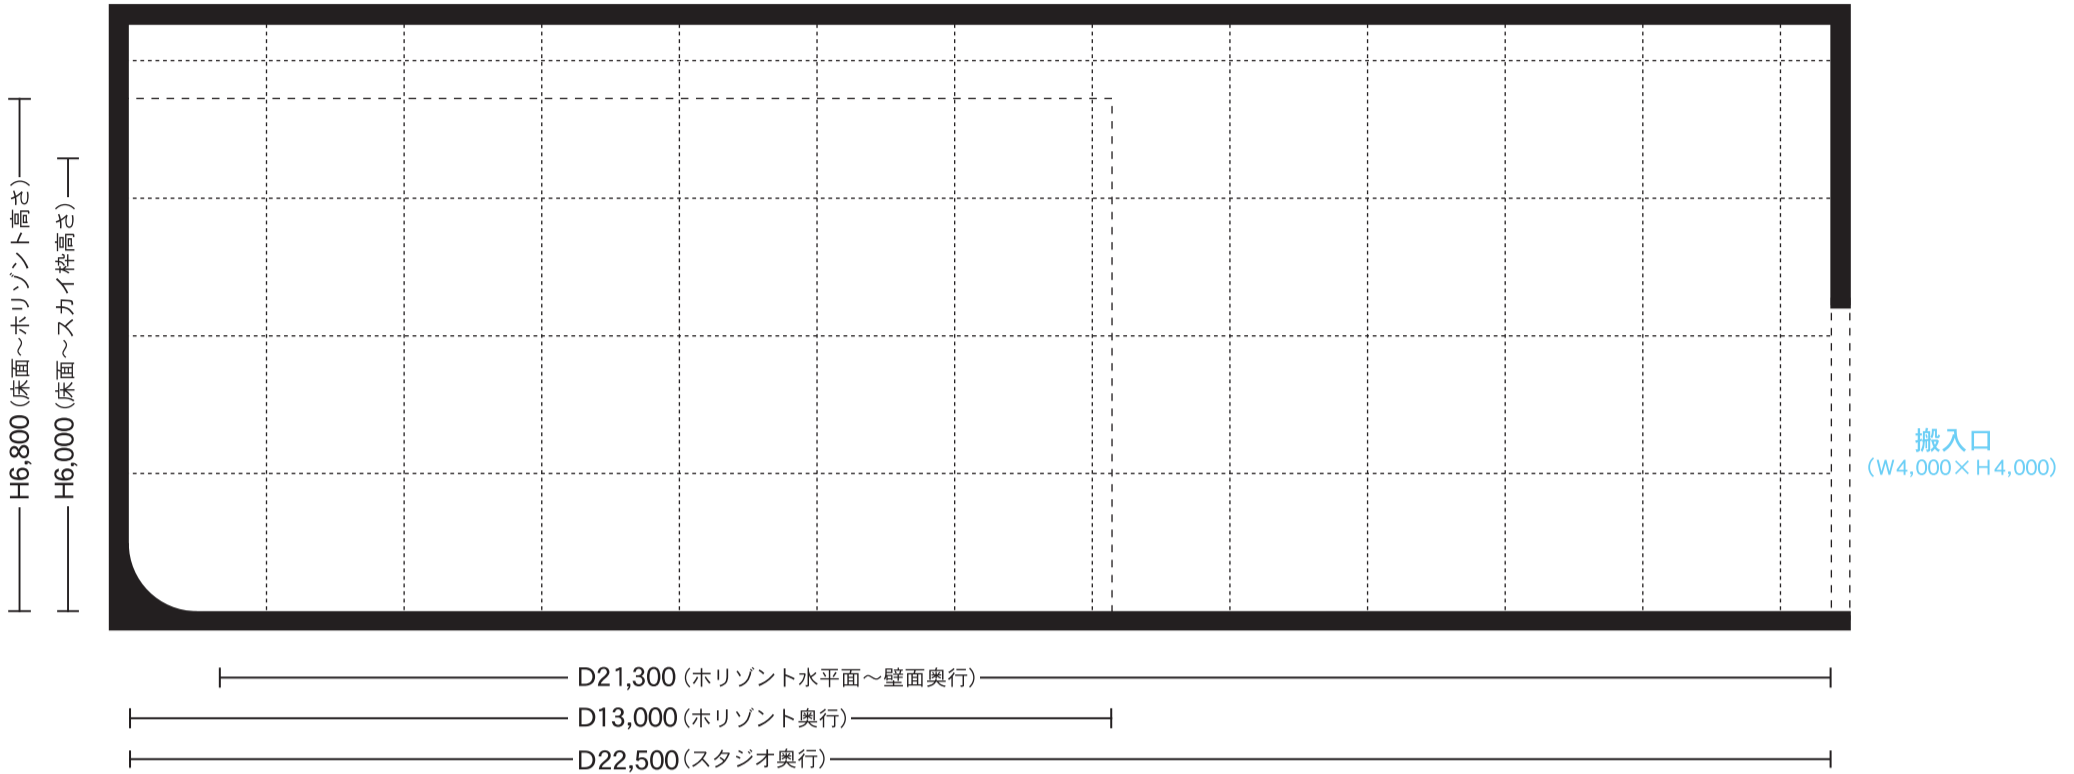

# InterStudio | I-2st

SCALE 1/100

1m (10mm)

1間 (18.2mm)

## 【側面図】

## 【平面図】

date:	p-manager:
title:	director:
client:	camera:
agency:	lighting:
production:	art director: