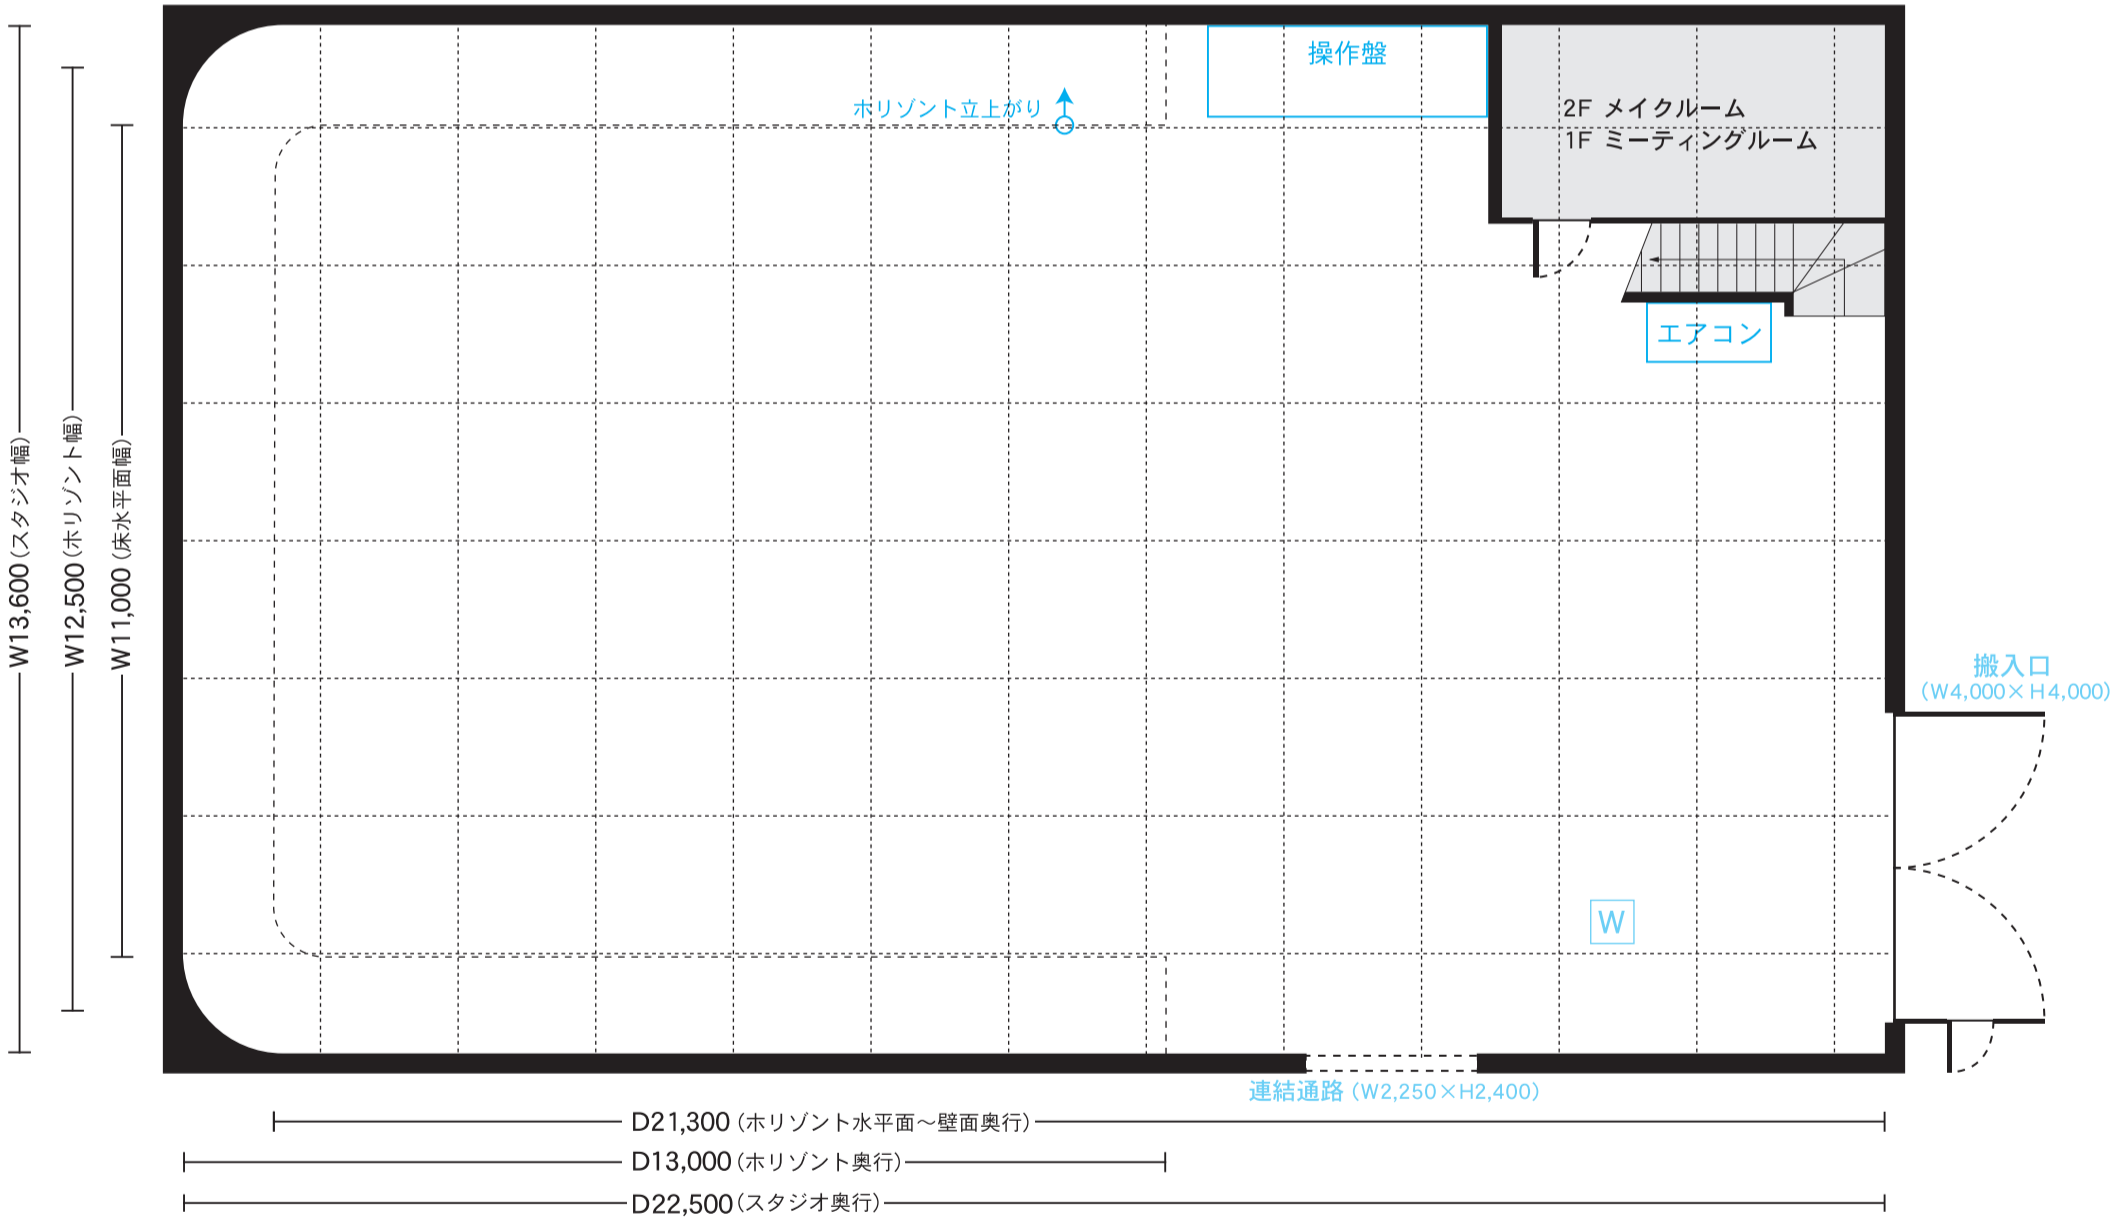

# InterStudio | I-2st

SCALE 1/100

1m (10mm)

1間 (18.2mm)

## 【側面図】

## 【平面図】

date:	p-manager:
title:	director:
client:	camera:
agency:	lighting:
production:	art director: