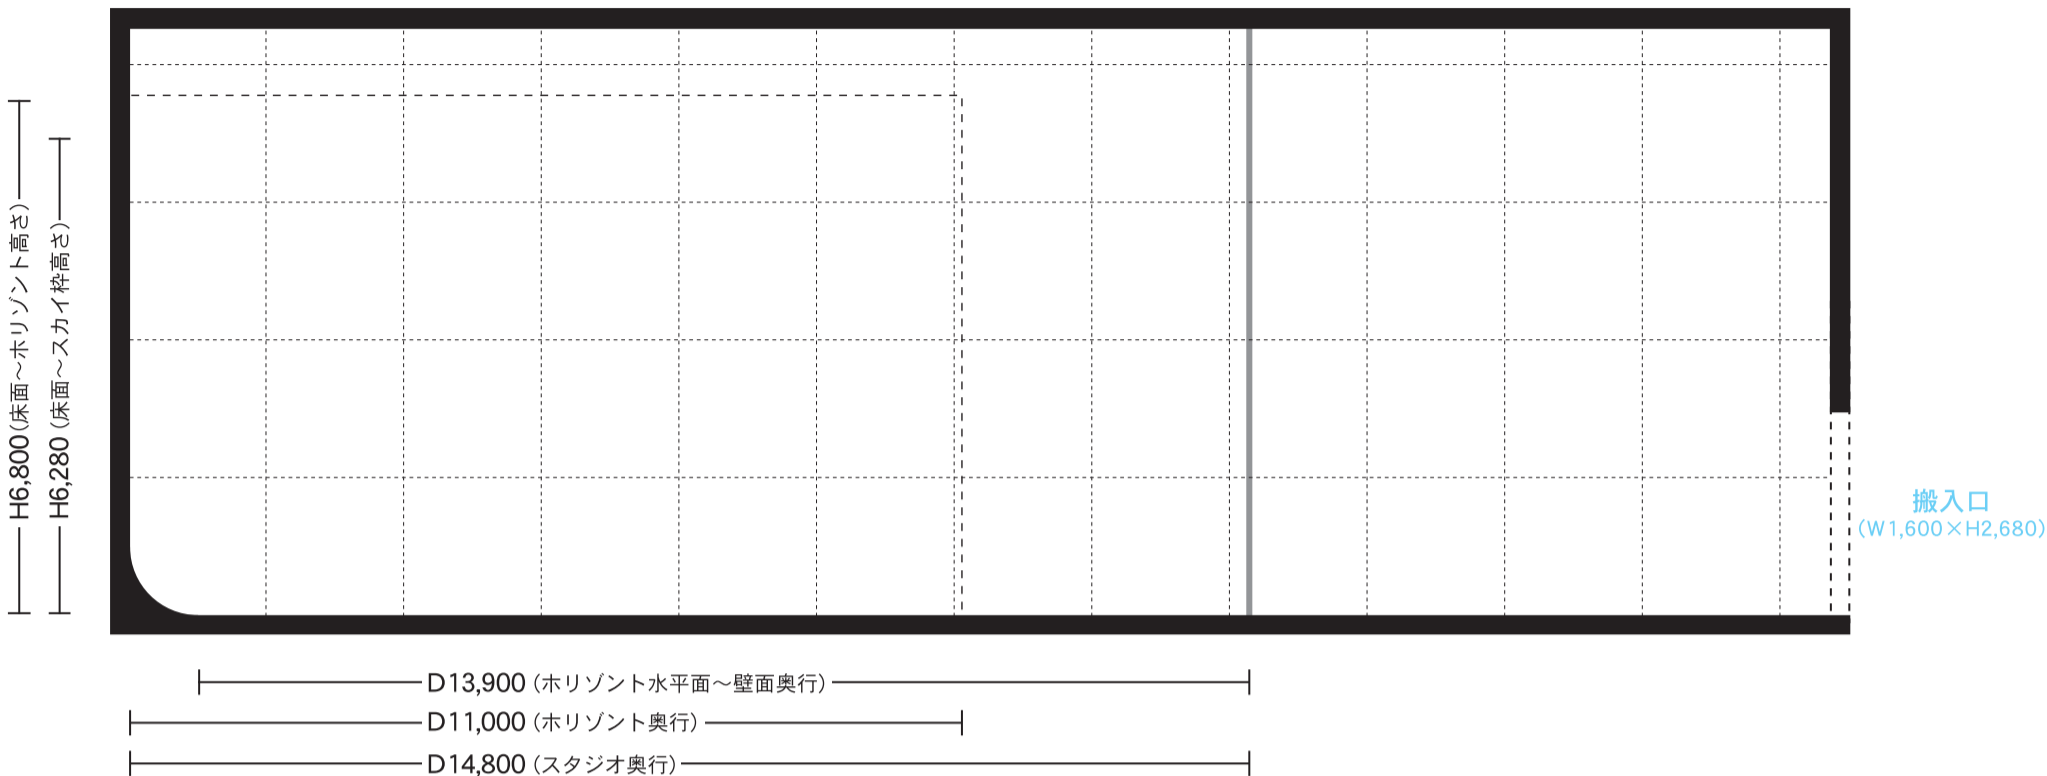

【側面図】

【平面図】

date:	p-manager:
title:	director:
client:	camera:
agency:	lighting:
production:	art director:

MEMO
