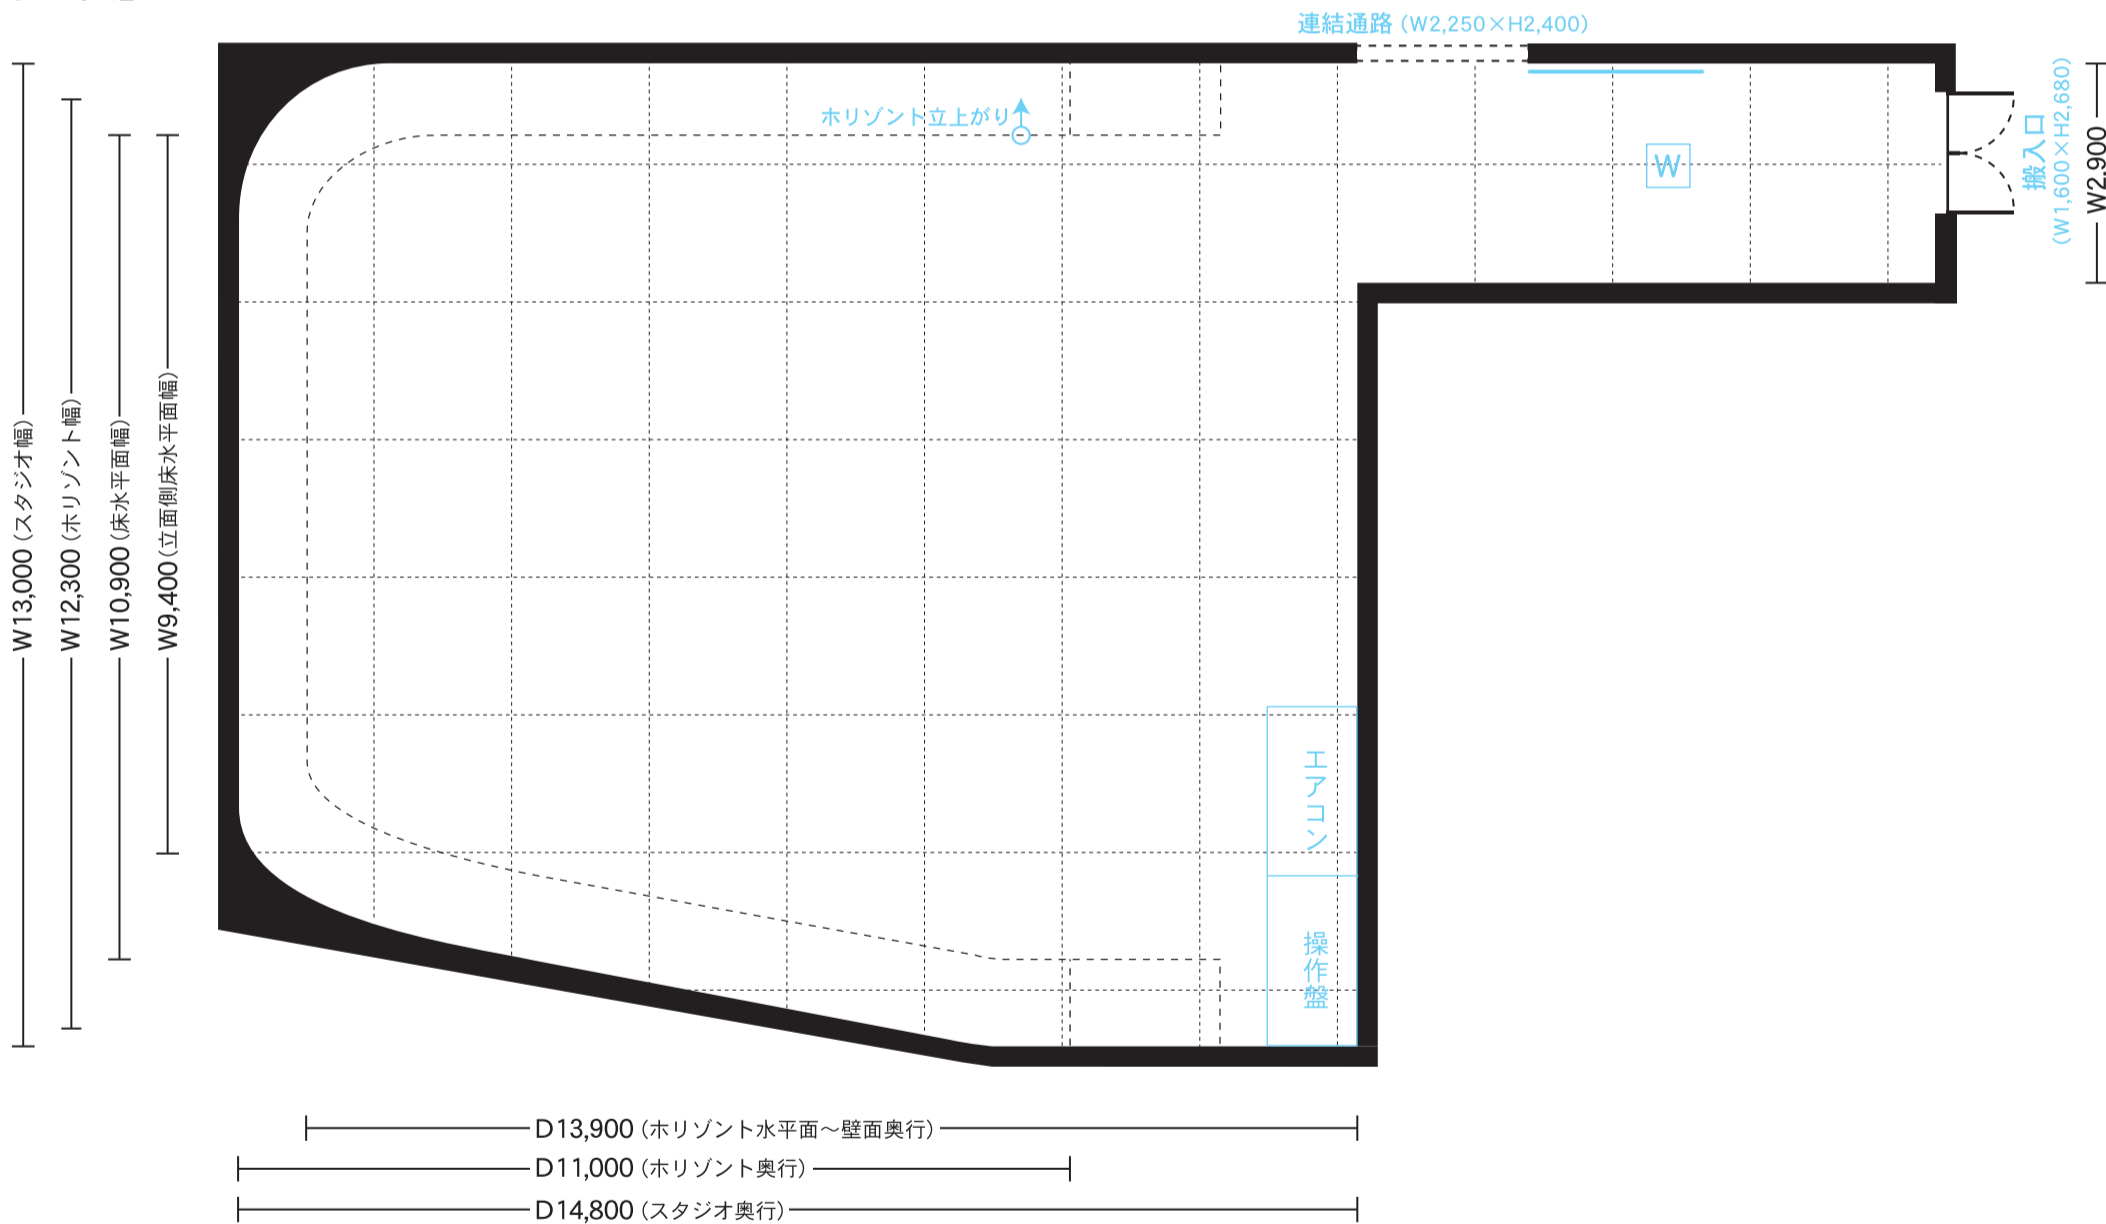

【側面図】

【平面図】

date:	p-manager:
title:	director:
client:	camera:
agency:	lighting:
production:	art director:

MEMO
